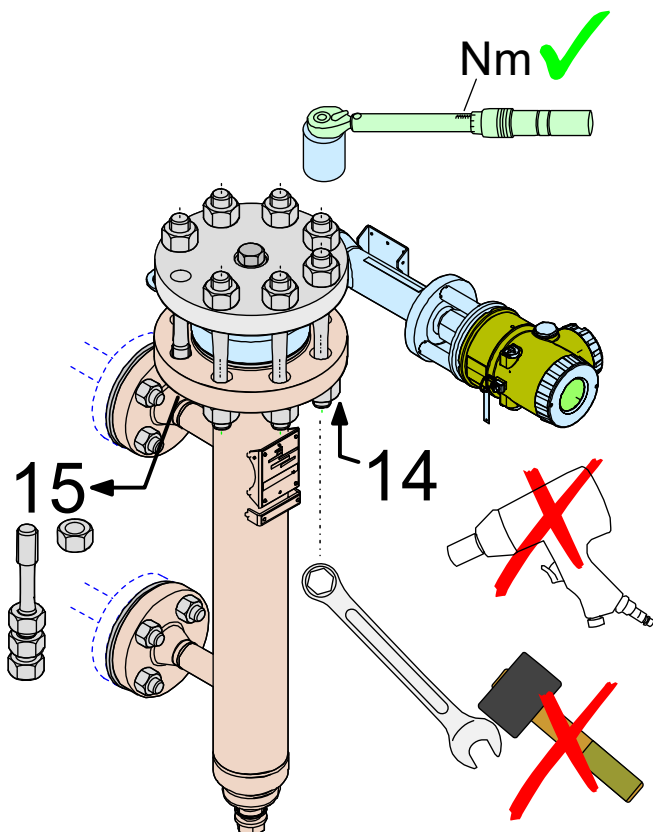

244LD Levelstar & 204xx Accessories

Mounting diagram

Contents of this box:

TAG No		Name
X		
X		
X		Insp
		Date

1

TI MountDiagr 244LD~204xx-en 09.14 bur

Foxboro[®]

by **Schneider** Electric