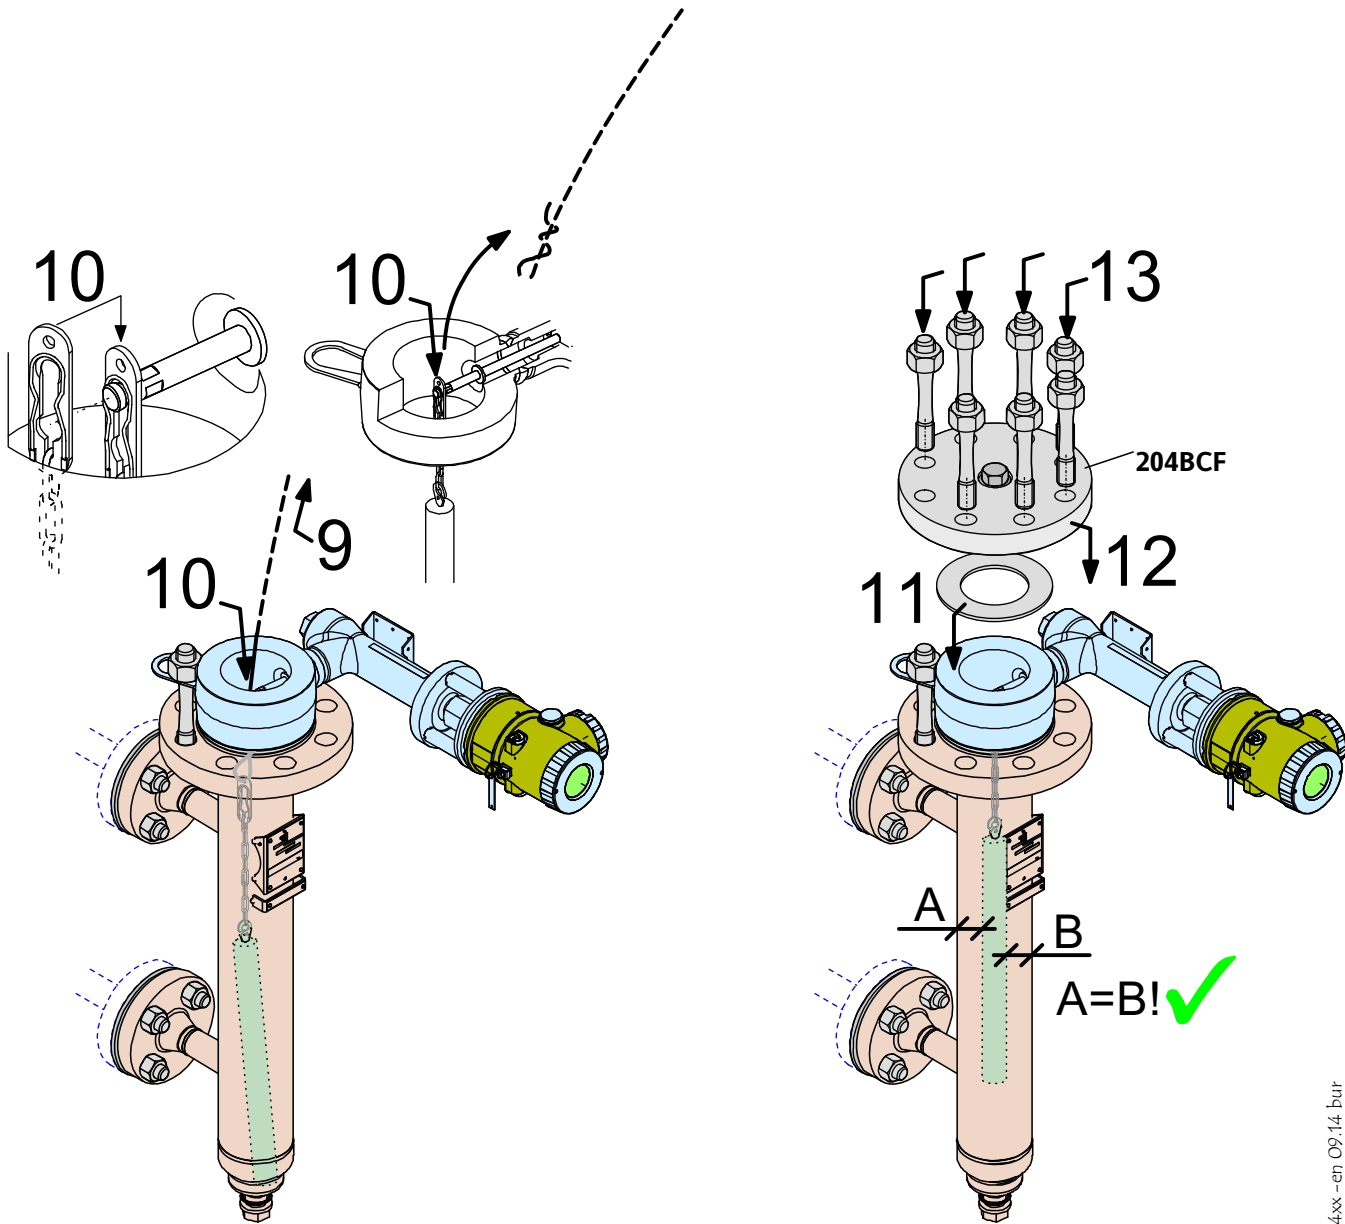

244LD Levelstar & 204xx Accessories

Mounting diagram

Contents of this box:

TAG No		Name
X		
X		
X		Insp
		Date

1

TI MountDiagr 244LD~204xx-en 09.14 bur

Foxboro[®]

by **Schneider** Electric