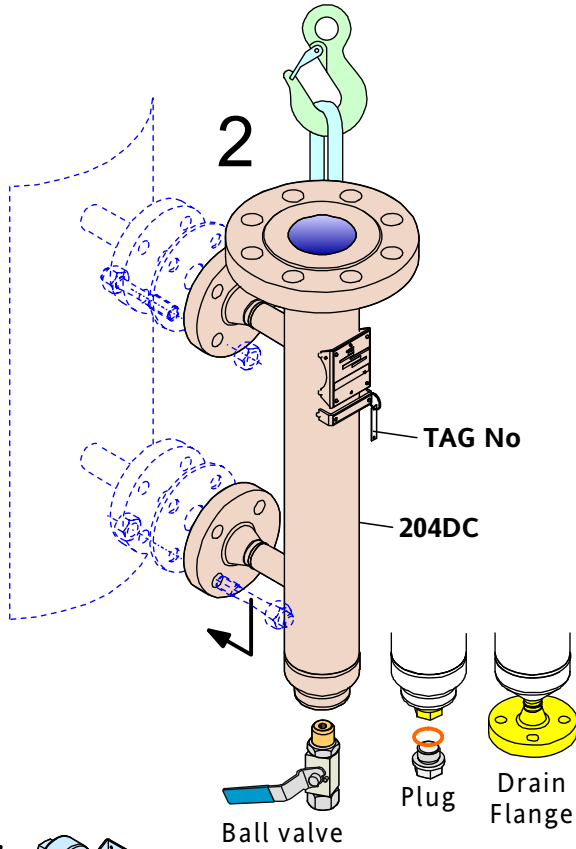

244LD Levelstar & 204xx Accessories

Mounting diagram

Contents of this box:

TAG No		Name
X		
X		
X		Insp
		Date

1

TI MountDiagr 244LD~204xx-en 09.14 bur

Foxboro[®]

by **Schneider** Electric