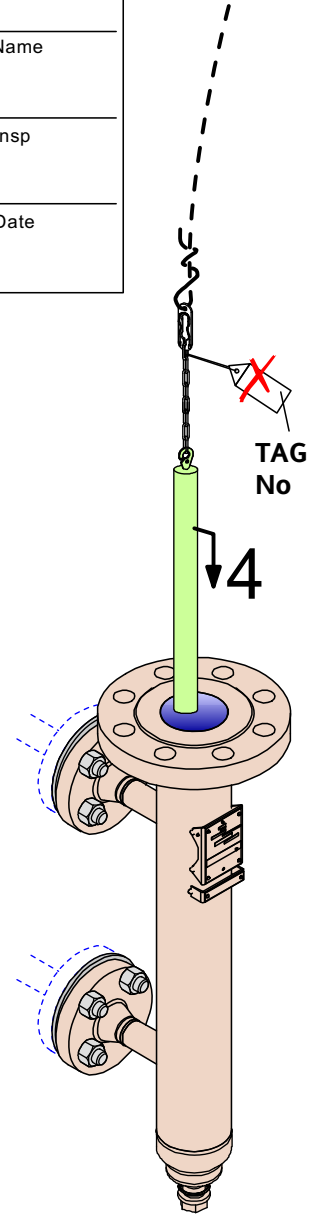

244LD Levelstar & 204xx Accessories

Mounting diagram

Contents of this box:

TAG No		Name
X		
X		
X		Insp
		Date

1

TI MountDiagr 244LD~204xx-en 09.14 bur

Foxboro[®]

by **Schneider** Electric