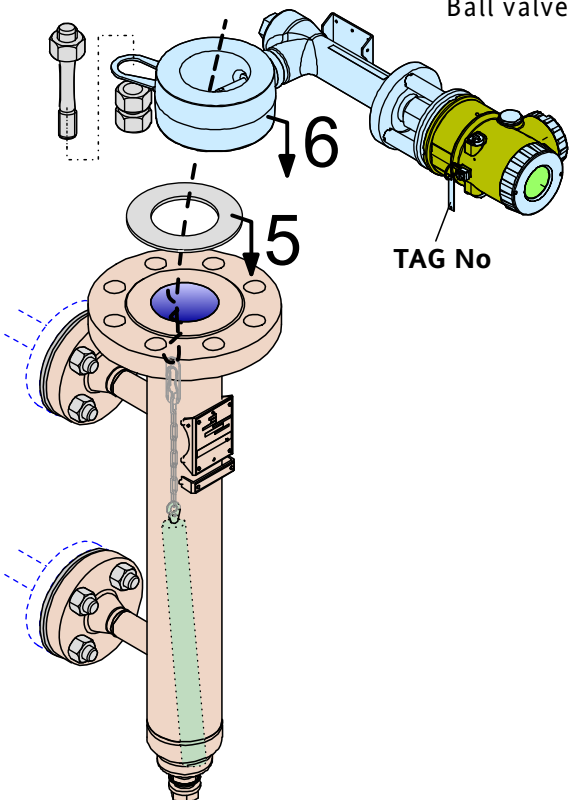

244LD Levelstar & 204xx Accessories

Mounting diagram

Contents of this box:

TAG No		Name
X		
X		
X		Insp
		Date

1

TI MountDiagr 244LD~204xx-en 09.14 bur

Foxboro[®]

by **Schneider** Electric