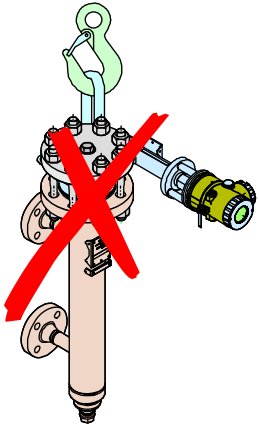

244LD Levelstar & 204xx Accessories

Mounting diagram

Contents of this box:

TAG No		Name
X		
X		
X		Insp
		Date

1

TI MountDiagr 244LD~204xx-en 09.14 bur

Foxboro[®]

by **Schneider** Electric