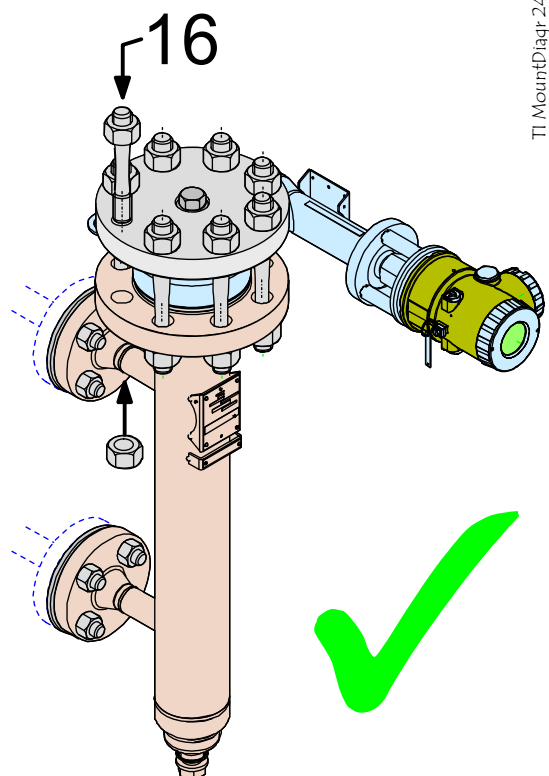

244LD Levelstar & 204xx Accessories

Mounting diagram

Contents of this box:

TAG No		Name
X		
X		
X		Insp
		Date

1

TI MountDiagr 244LD~204xx-en 09.14 bur

Foxboro[®]

by **Schneider** Electric