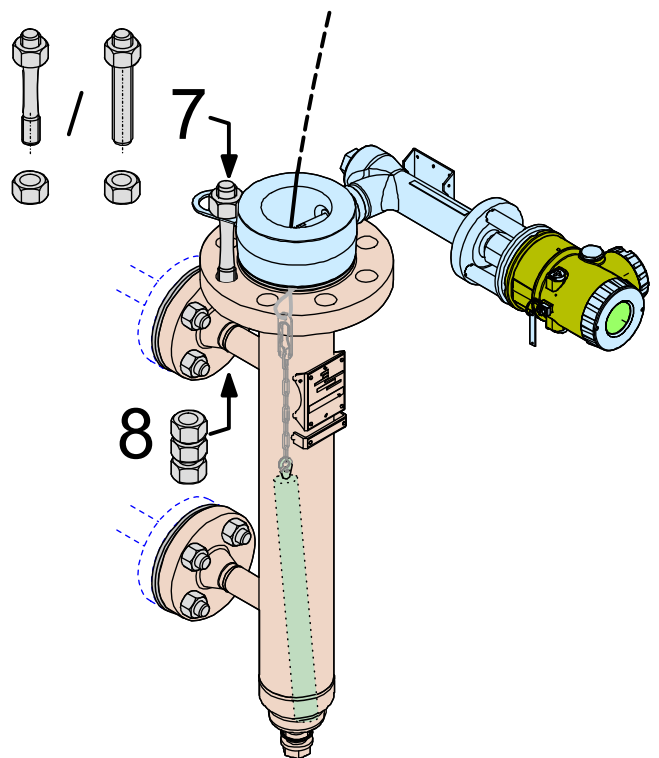

244LD Levelstar & 204xx Accessories

Mounting diagram

Contents of this box:

TAG No		Name
X		
X		
X		Insp
		Date

1

TI MountDiagr 244LD~204xx-en 09.14 bur

Foxboro[®]

by **Schneider** Electric